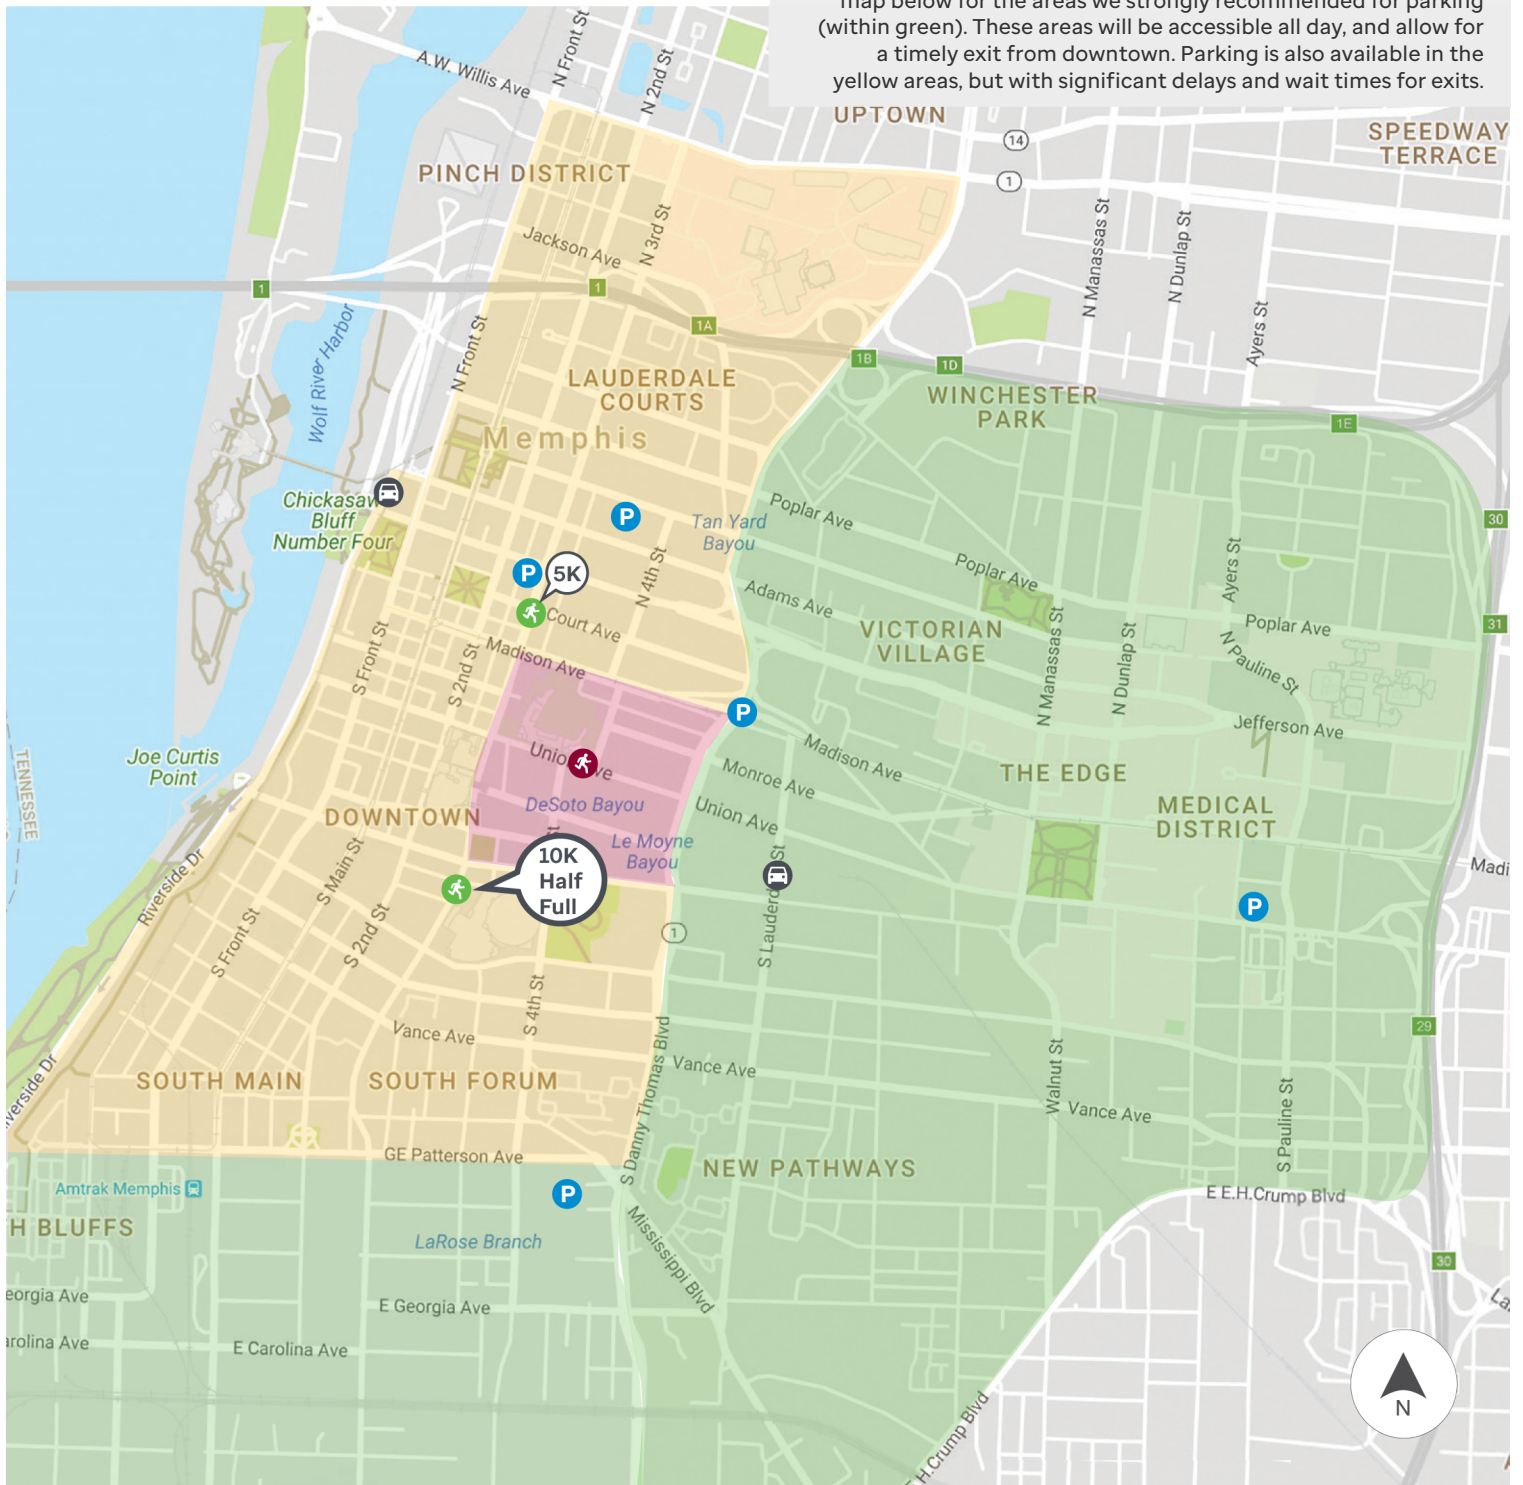

# DOWNTOWN PARKING

Due to road closures, participants and spectators should plan to be downtown and parked prior to 6:15 a.m. Please refer to the parking map below for the areas we strongly recommended for parking (within green). These areas will be accessible all day, and allow for a timely exit from downtown. Parking is also available in the yellow areas, but with significant delays and wait times for exits.

- P Premier Parking CJC Garage  
245 Washington Ave.
- P Bioworks Parking Garage  
Dudley St. and Union Ave.
- P Temple of Deliverance Parking Lot  
Danny Thomas and G.E. Patterson Ave.
- P Peabody Place Garage  
149 Peabody Place
- P One Memphis Place, 200 Jefferson Ave.
- No parking on race day
- Parking with significant delays
- Parking all day
- 🏃 Start lines
- 🏁 Finish line
- 🚗 Uber and Lyft dropoff/pickup

**For more preferred parking, visit [stjude.org/eventguide](http://stjude.org/eventguide)**